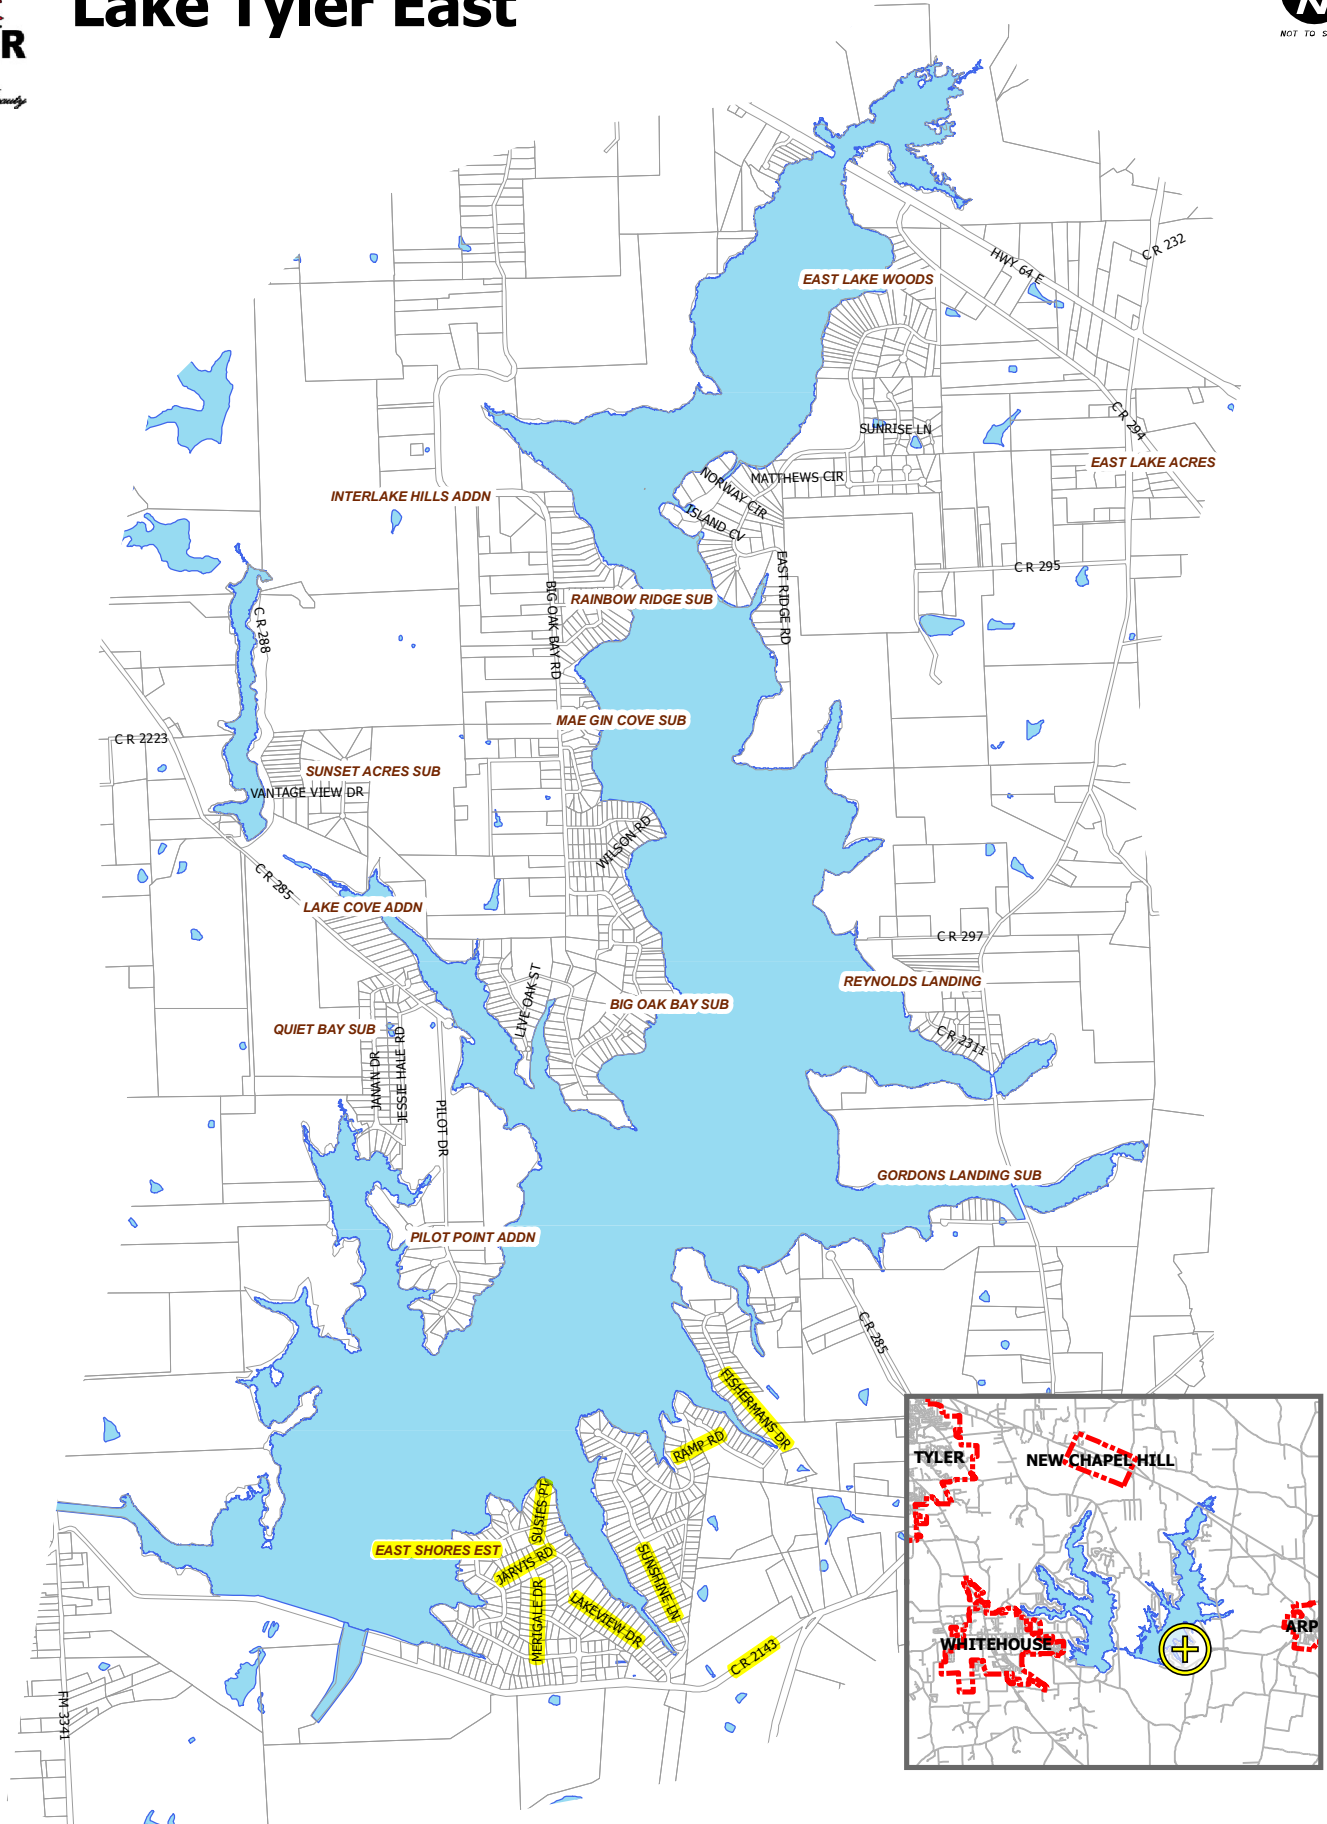

# Lake Tyler East

THIS MAP WAS PREPARED BY THE CITY OF TYLER AND MAY BE REVISED WITHOUT NOTIFICATION TO ANY USER.  
ALTHOUGH THIS MAP IS BASED ON THE LATEST INFORMATION AVAILABLE TO THE CITY OF TYLER, NO WARRANTY, GUARANTEE, OR REPRESENTATION IS MADE BY THE CITY OF TYLER AS TO THE ABSOLUTE CORRECTNESS OR SUFFICIENCY OF ANY REPRESENTATION CONTAINED IN THIS MAP. THE USER IS ENCOURAGED TO CHECK WITH THE CITY TO VERIFY THAT THE MAP BEING USED IS THE LATEST, MOST CURRENT ONE AVAILABLE. (903) 531-1257