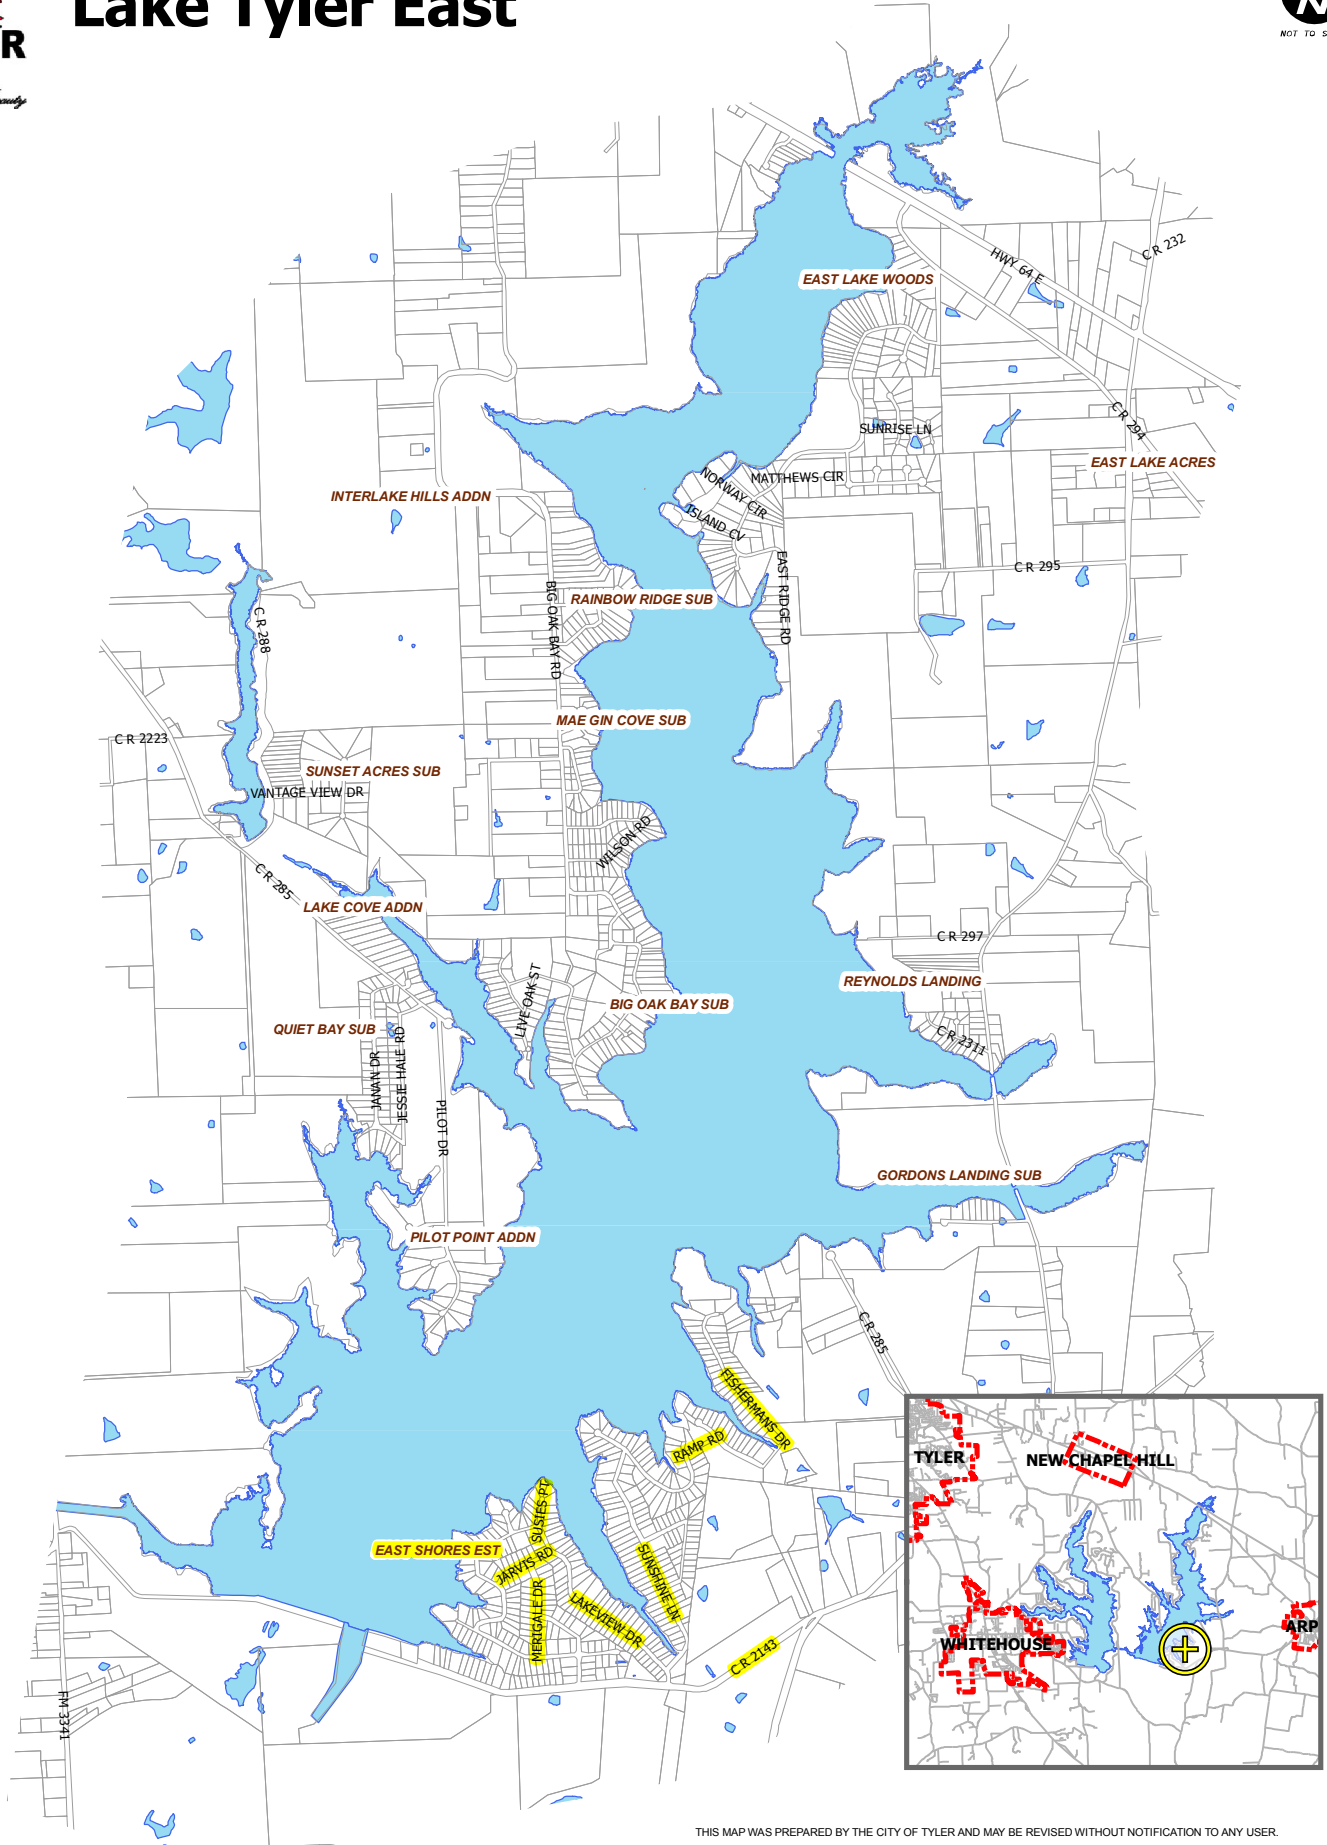

Lake Tyler East

THIS MAP WAS PREPARED BY THE CITY OF TYLER AND MAY BE REVISED WITHOUT NOTIFICATION TO ANY USER.

ALTHOUGH THIS MAP IS BASED ON THE LATEST INFORMATION AVAILABLE TO THE CITY OF TYLER, NO WARRANTY, GUARANTEE, OR REPRESENTATION IS MADE BY THE CITY OF TYLER AS TO THE ABSOLUTE CORRECTNESS OR SUFFICIENCY OF ANY REPRESENTATION CONTAINED IN THIS MAP. THE USER IS ENCOURAGED TO CHECK WITH THE CITY TO VERIFY THAT THE MAP BEING USED IS THE LATEST, MOST CURRENT ONE AVAILABLE. (903) 531-1257